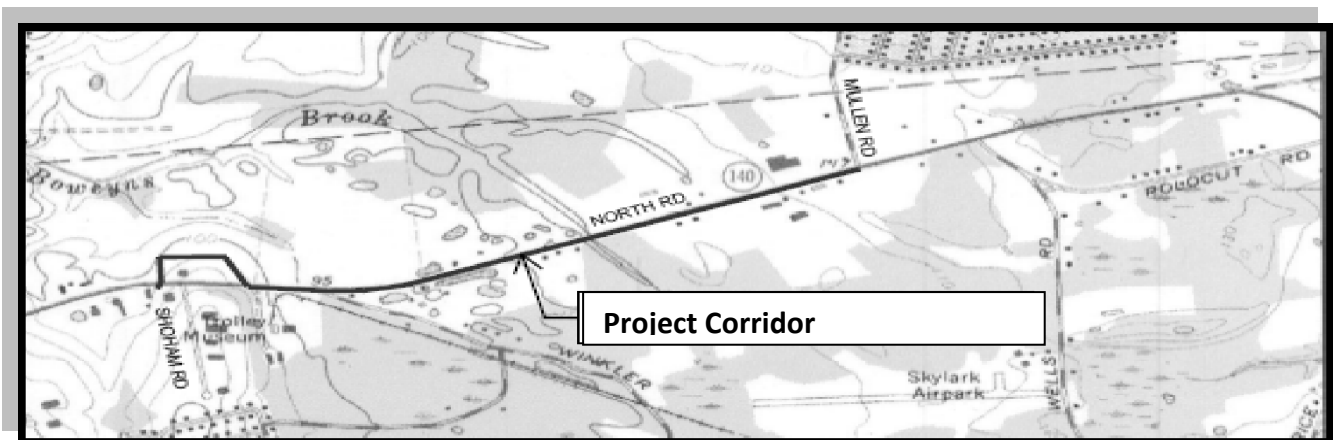

North Road / Route 140 Visual Preference Workshop

Public Workshop

Thursday, September 15, 7:00 PM

At the Scout Hall Youth Center, 28 Abbe Road

East Windsor Planning and Zoning Commission

Come to this hands-on workshop to help identify desirable building styles by participating in a “visual preference” survey.

To prepare for future development in this corridor, the Planning and Zoning Commission is undertaking a study to determine the types of uses, level of development, and style of buildings that are appropriate for the area. For more information, please contact Laurie Whitten, CZEO, AICP, East Windsor Town Planner at 860-623-6030.